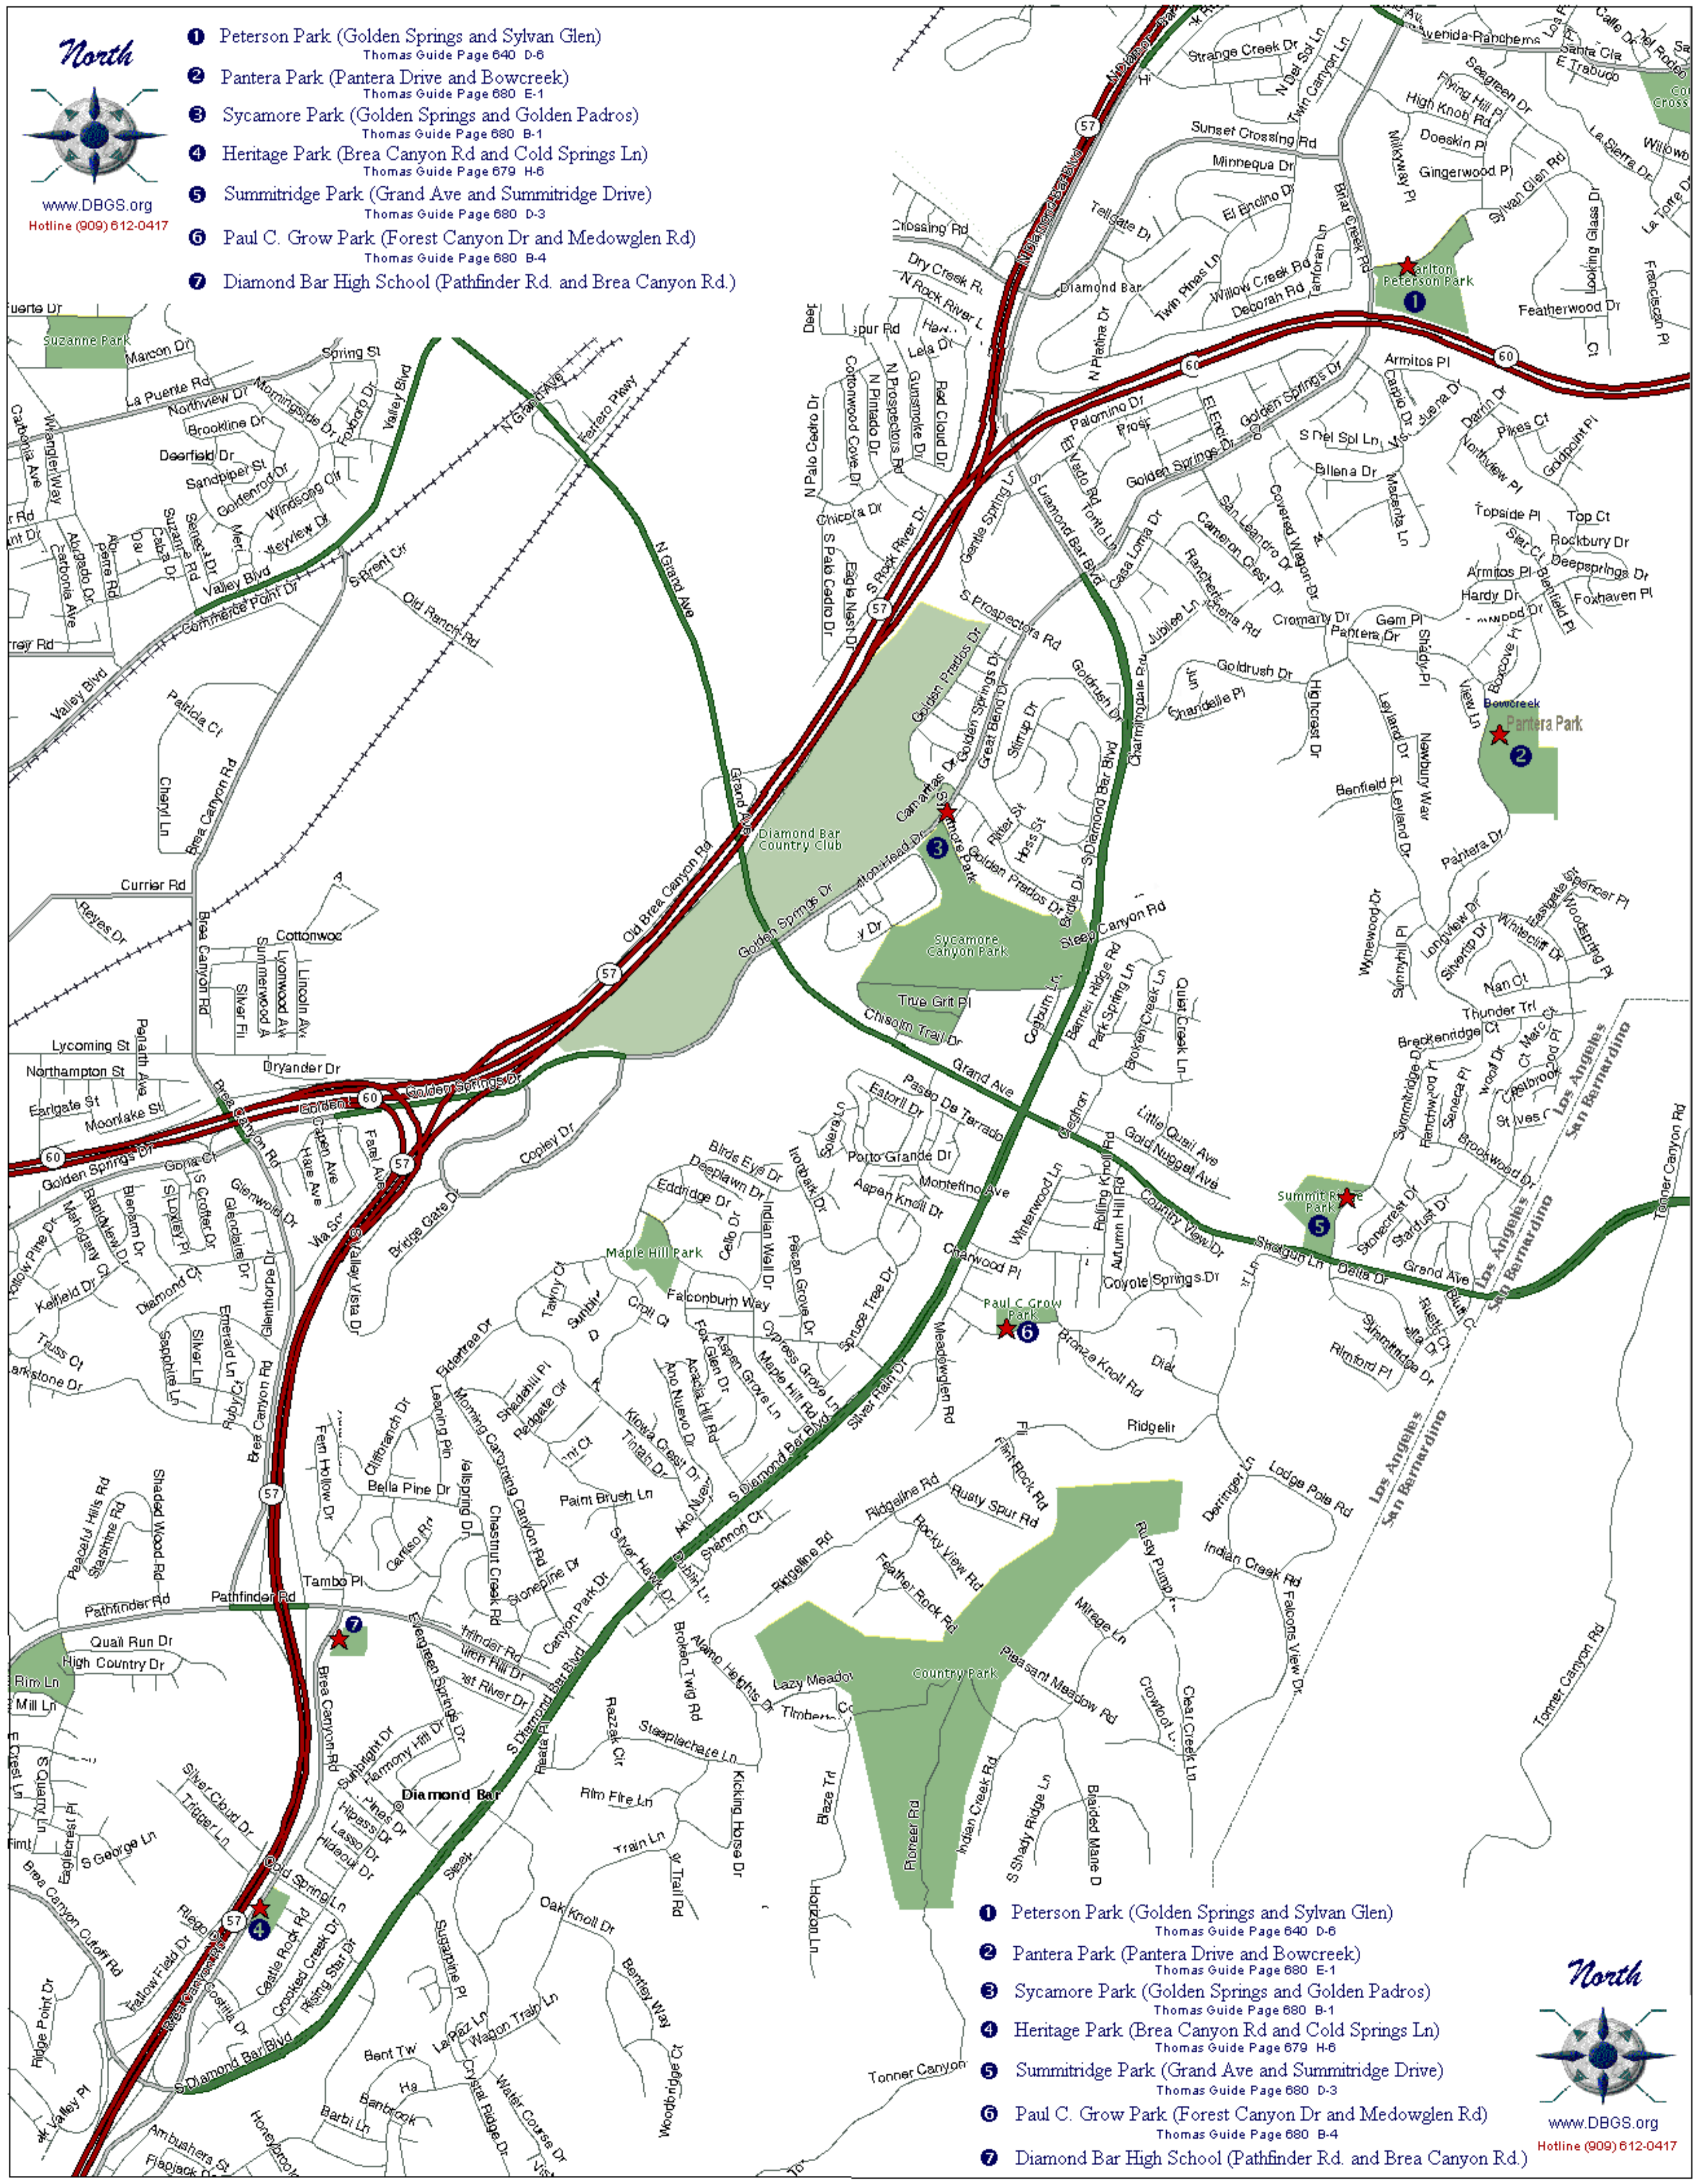

Diamond Bar Girls' Softball

www.DBGS.org
Hotline (909) 612-0417

www.DBGS.org
Hotline (909) 612-0417

- 1 Peterson Park (Golden Springs and Sylvan Glen)
Thomas Guide Page 640 D-6
- 2 Pantera Park (Pantera Drive and Bowcreek)
Thomas Guide Page 680 E-1
- 3 Sycamore Park (Golden Springs and Golden Padros)
Thomas Guide Page 680 B-1
- 4 Heritage Park (Brea Canyon Rd and Cold Springs Ln)
Thomas Guide Page 679 H-6
- 5 Summitridge Park (Grand Ave and Summitridge Drive)
Thomas Guide Page 680 D-3
- 6 Paul C. Grow Park (Forest Canyon Dr and Meadowglen Rd)
Thomas Guide Page 680 B-4
- 7 Diamond Bar High School (Pathfinder Rd. and Brea Canyon Rd.)

- 1 Peterson Park (Golden Springs and Sylvan Glen)
Thomas Guide Page 640 D-6
- 2 Pantera Park (Pantera Drive and Bowcreek)
Thomas Guide Page 680 E-1
- 3 Sycamore Park (Golden Springs and Golden Padros)
Thomas Guide Page 680 B-1
- 4 Heritage Park (Brea Canyon Rd and Cold Springs Ln)
Thomas Guide Page 679 H-6
- 5 Summitridge Park (Grand Ave and Summitridge Drive)
Thomas Guide Page 680 D-3
- 6 Paul C. Grow Park (Forest Canyon Dr and Meadowglen Rd)
Thomas Guide Page 680 B-4
- 7 Diamond Bar High School (Pathfinder Rd. and Brea Canyon Rd.)